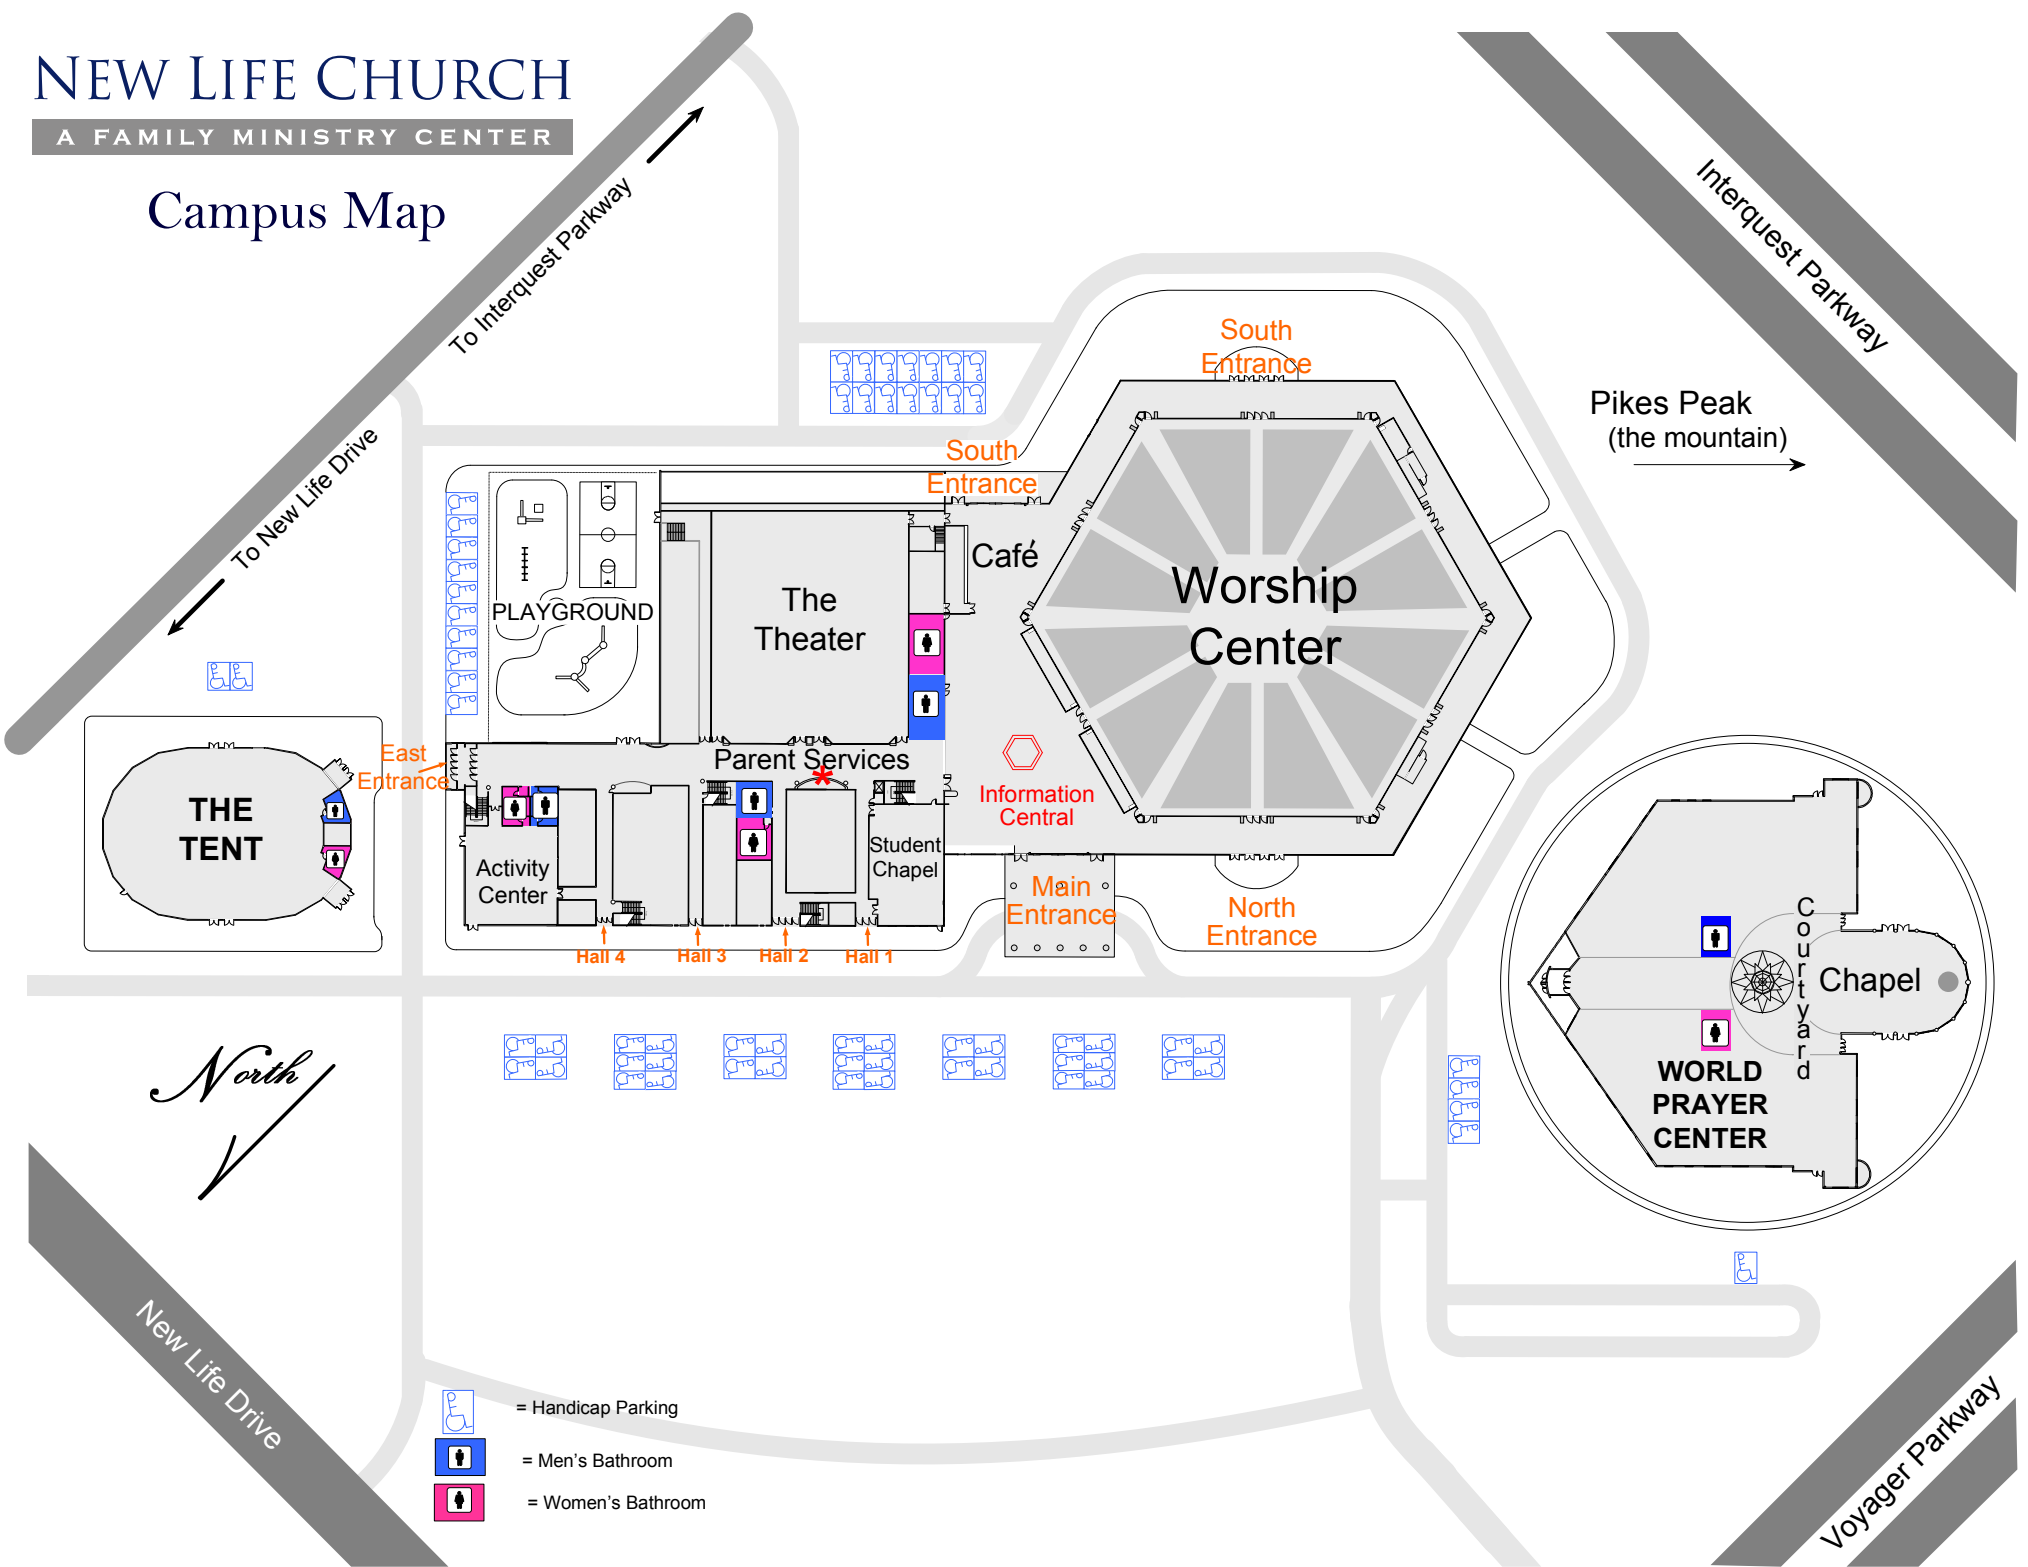

NEW LIFE CHURCH

A FAMILY MINISTRY CENTER

Campus Map

-  = Handicap Parking
-  = Men's Bathroom
-  = Women's Bathroom